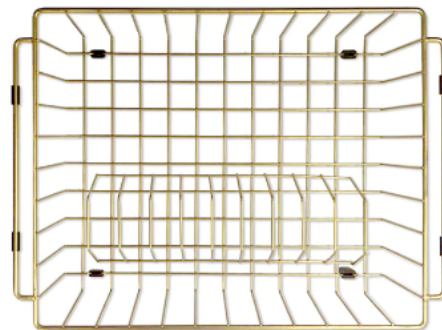

MDRŽ' # LAVELLO DISH RACK

lavello

by meir.

FEATURES

- Refer to the Meir website for warranty terms & conditions.
- Stainless steel material.
- Matches the Meir sink range.
- Nano coated finish.
- See website for the Meir colour options.